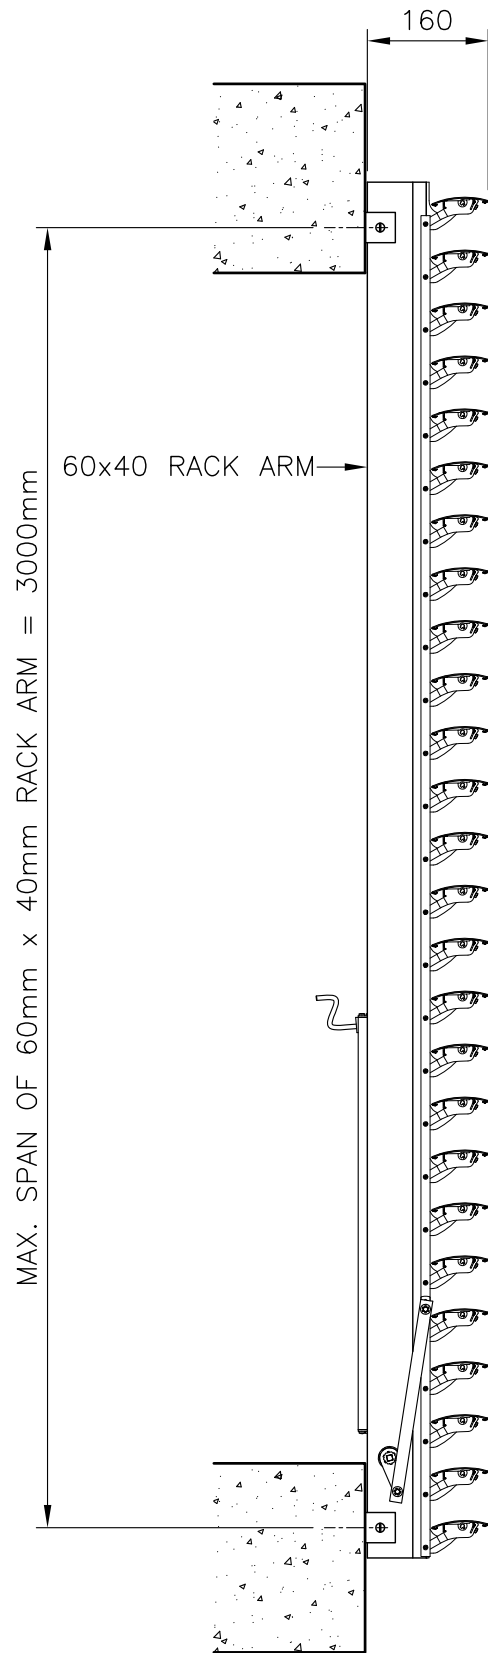

CONTINUOUS LOUVRE
WITH 80mm x 40mm
RACK ARMS

CONTINUOUS LOUVRE
WITH 60mm x 40mm
RACK ARMS

MC75, MC85 & MC74
CONTINUOUS LOUVRE
MAXIMUM RACK ARM SPAN

www.maximlouvres.com.au

maxim
louvres

DWG No.: LOUVRES-MAXSPANS
DWG DATE: 10-02-2010