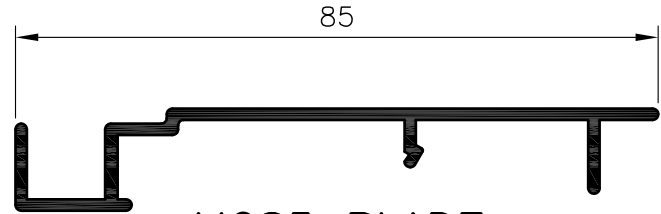

PLAN VIEW
(BLADES CLOSED)

MC85 BLADE

SIDE VIEW
(BLADES CLOSED)

DETAIL

SIDE VIEW
(BLADES OPEN)

MC85
CONTINUOUS LOUVRE
HAND OPERATED

www.maximlouvres.com.au
maxim
 louvres
 DWG No.: MC85-HANDOPER.
 DWG DATE: 17-02-2010