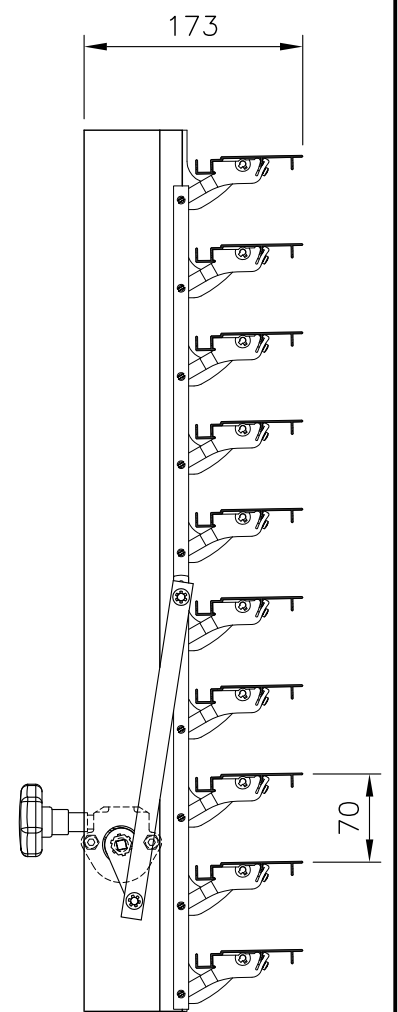

PLAN VIEW
(BLADES CLOSED)

MC85 BLADE

SIDE VIEW
(BLADES CLOSED)

DETAIL

SIDE VIEW
(BLADES OPEN)

MC85
CONTINUOUS LOUVRE
HAND OPERATED

www.maximlouvres.com.au
maxim
 louvres
 DWG No.: MC85-HANDOPER.
 DWG DATE: 17-02-2010