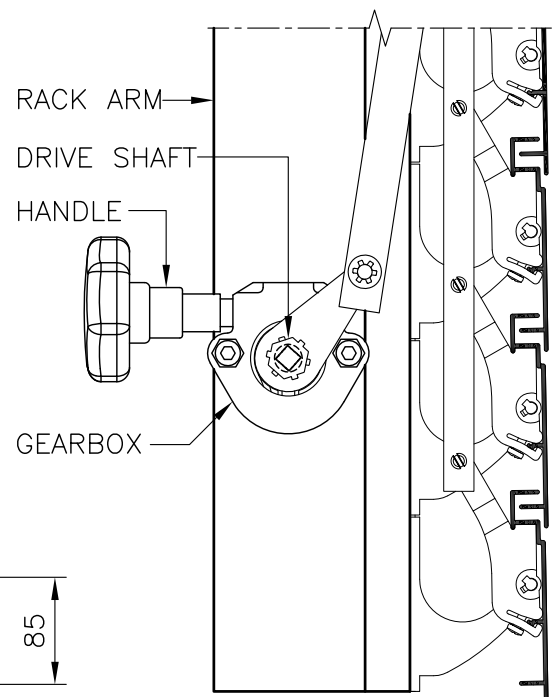

PLAN VIEW
(BLADES CLOSED)

MC85 BLADE

SIDE VIEW
(BLADES CLOSED)

DETAIL

SIDE VIEW
(BLADES OPEN)

MC85
CONTINUOUS LOUVRE
HAND OPERATED

www.maximlouvres.com.au
maxim
 louvres
 DWG No.: MC85-HANDOPER.
 DWG DATE: 17-02-2010