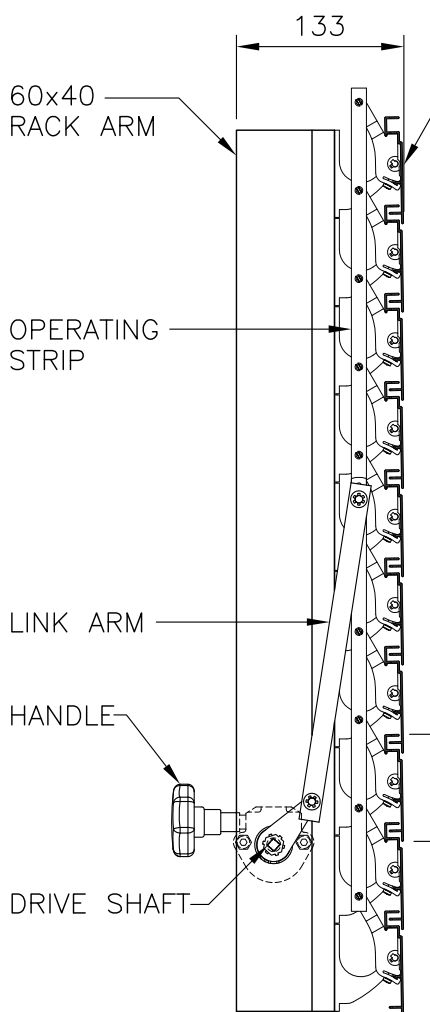

PLAN VIEW
(BLADES CLOSED)

MC85 BLADE

SIDE VIEW
(BLADES CLOSED)

DETAIL

SIDE VIEW
(BLADES OPEN)

MC85
CONTINUOUS LOUVRE
HAND OPERATED

www.maximlouvres.com.au
maxim
 louvres
 DWG No.: MC85-HANDOPER.
 DWG DATE: 17-02-2010