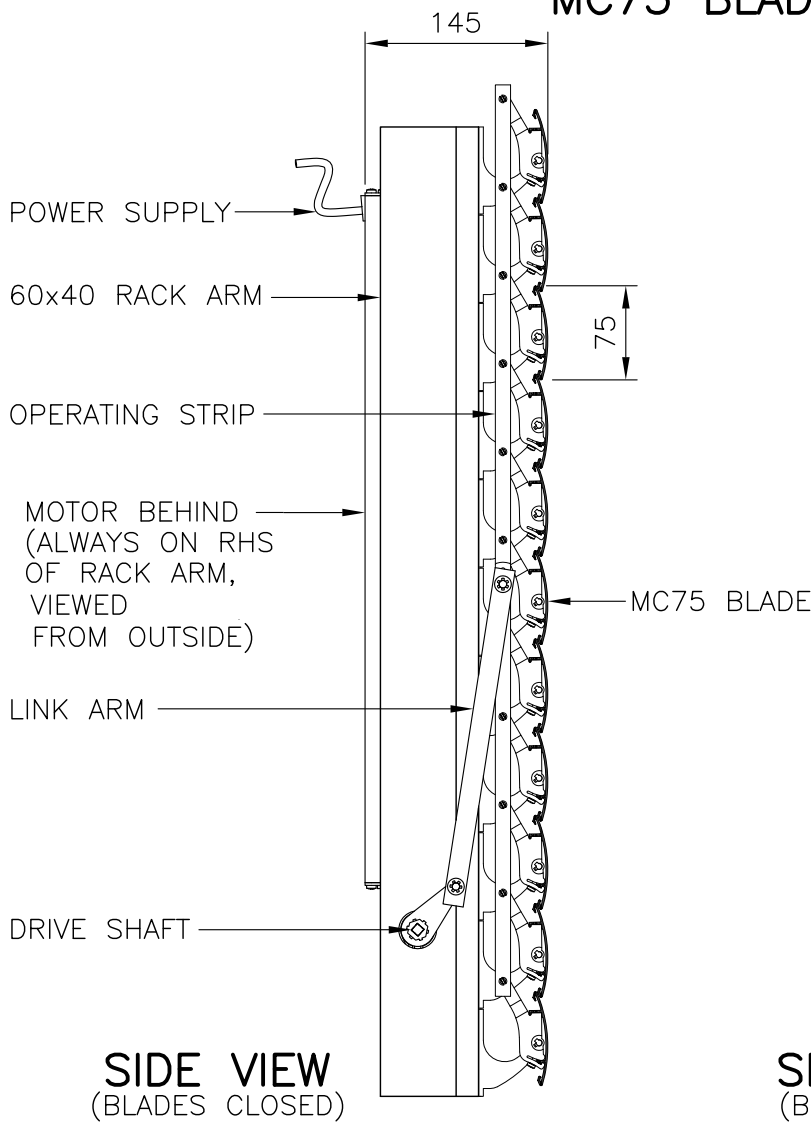

PLAN VIEW
(BLADES CLOSED)

MC75 BLADE

SIDE VIEW
(BLADES CLOSED)

SIDE VIEW
(BLADES OPEN)

**MC75
CONTINUOUS LOUVRE
MOTORISED**

www.maximlouvres.com.au

maxim
louvres

DWG No.: MC75-MOTORISED
DWG DATE: 17-02-2010