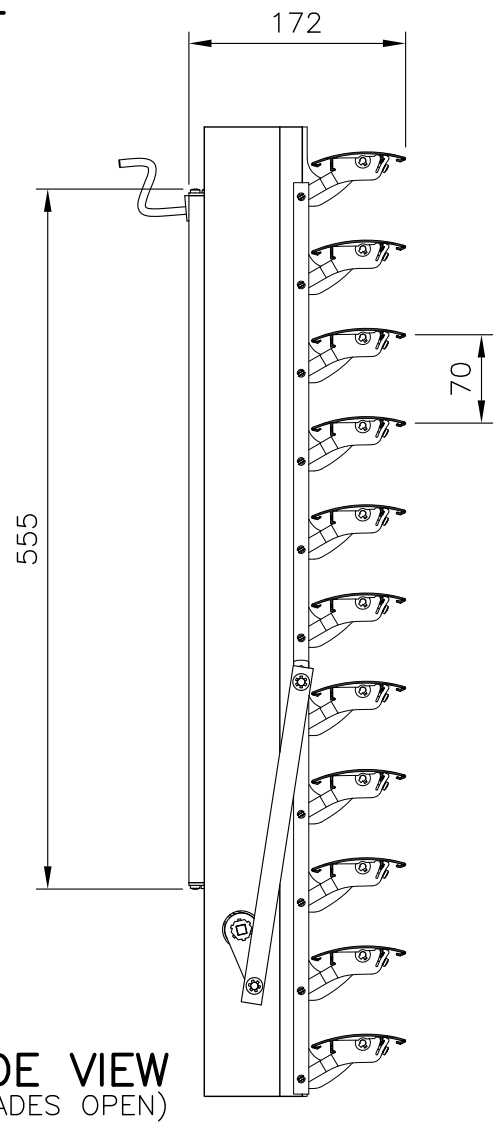

PLAN VIEW
(BLADES CLOSED)

MC75 BLADE

SIDE VIEW
(BLADES CLOSED)

SIDE VIEW
(BLADES OPEN)

**MC75
CONTINUOUS LOUVRE
MOTORISED**

www.maximlouvres.com.au

maxim
louvres

DWG No.: MC75-MOTORISED
DWG DATE: 17-02-2010