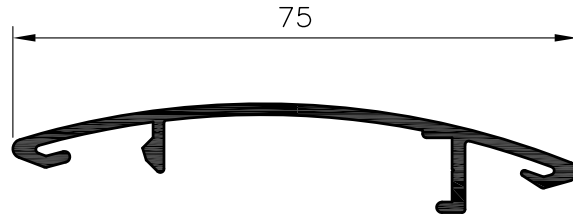

PLAN VIEW
(BLADES CLOSED)

MC75 BLADE

SIDE VIEW
(BLADES CLOSED)

SIDE VIEW
(BLADES OPEN)

**MC75
CONTINUOUS LOUVRE
MOTORISED**

www.maximlouvres.com.au

maxim
louvres

DWG No.: MC75-MOTORISED
DWG DATE: 17-02-2010