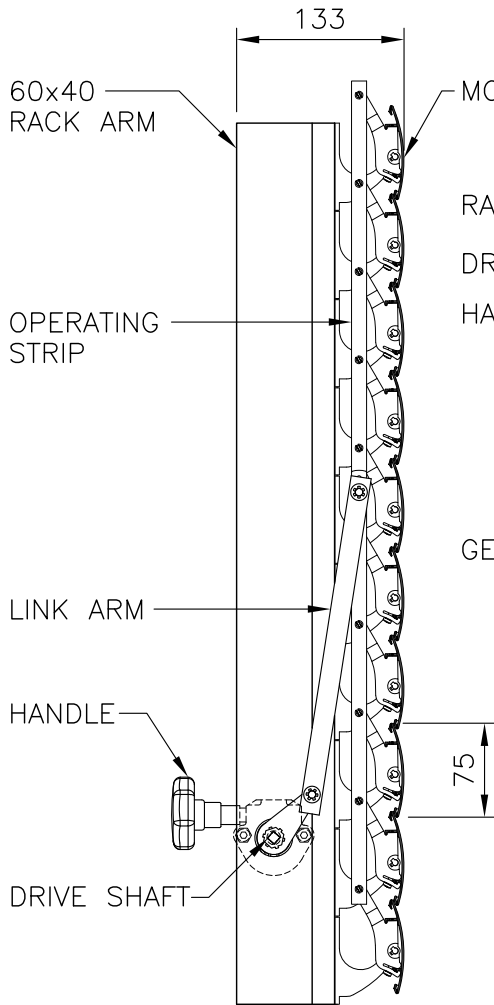

PLAN VIEW
(BLADES CLOSED)

MC75 BLADE

SIDE VIEW
(BLADES CLOSED)

DETAIL

SIDE VIEW
(BLADES OPEN)

MC75
CONTINUOUS LOUVRE
HAND OPERATED

www.maximlouvres.com.au

maxim

louvres

DWG No.: MC75-HANDOPER.
DWG DATE: 17-02-2010