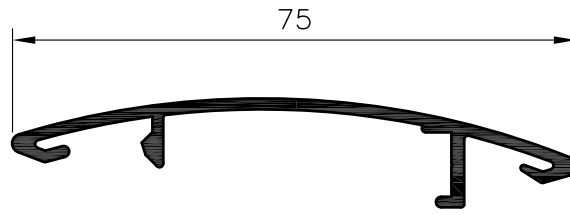

PLAN VIEW
(BLADES CLOSED)

MC75 BLADE

SIDE VIEW
(BLADES CLOSED)

DETAIL

SIDE VIEW
(BLADES OPEN)

MC75
CONTINUOUS LOUVRE
HAND OPERATED

www.maximlouvres.com.au

maxim

louvres

DWG No.: MC75-HANDOPER.
DWG DATE: 17-02-2010