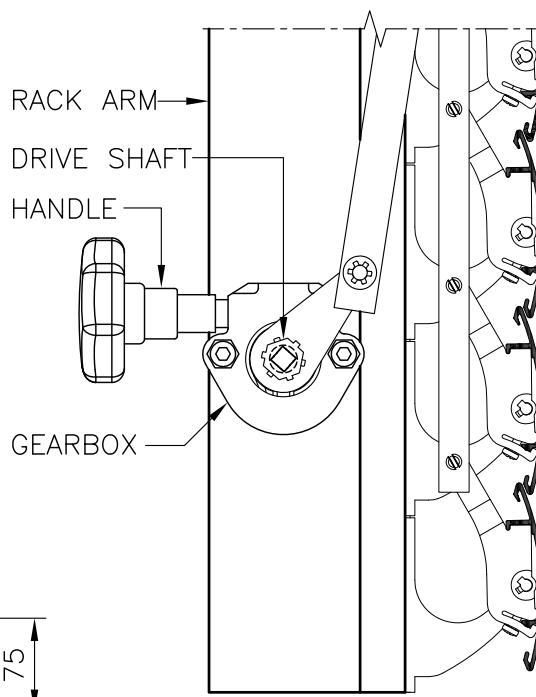

PLAN VIEW
(BLADES CLOSED)

MC75 BLADE

SIDE VIEW
(BLADES CLOSED)

DETAIL

SIDE VIEW
(BLADES OPEN)

MC75
CONTINUOUS LOUVRE
HAND OPERATED

www.maximlouvres.com.au

maxim

louvres

DWG No.: MC75-HANDOPER.
DWG DATE: 17-02-2010