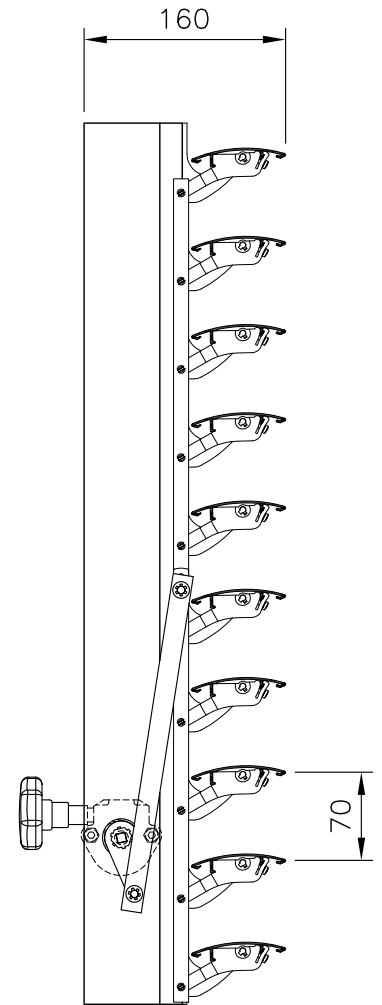

PLAN VIEW
(BLADES CLOSED)

MC75 BLADE

SIDE VIEW
(BLADES CLOSED)

DETAIL

SIDE VIEW
(BLADES OPEN)

MC75
CONTINUOUS LOUVRE
HAND OPERATED

www.maximlouvres.com.au

maxim

louvres

DWG No.: MC75-HANDOPER.
DWG DATE: 17-02-2010