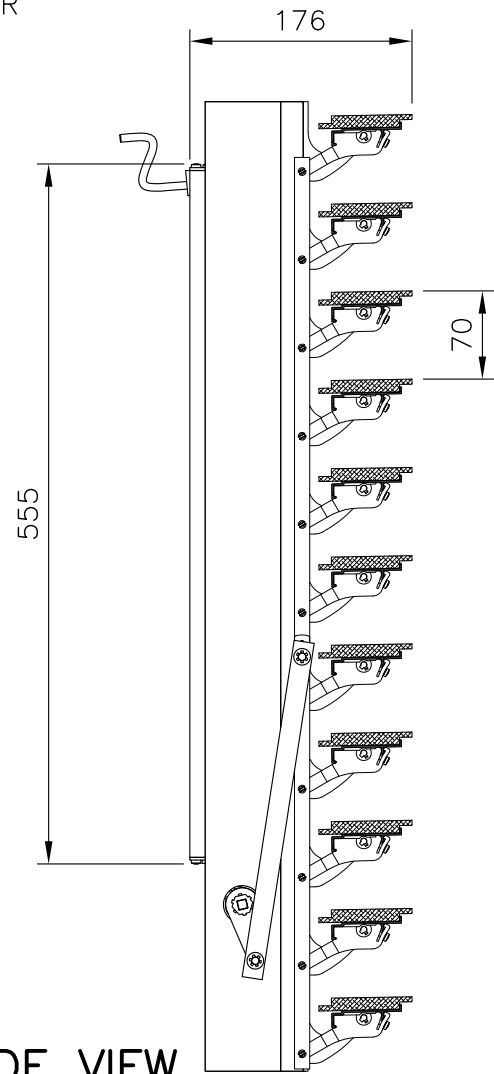

PLAN VIEW
(BLADES CLOSED)

MC74 BLADE
WESTERN RED CEDAR

SIDE VIEW
(BLADES CLOSED)

SIDE VIEW
(BLADES OPEN)

MC74
CONTINUOUS LOUVRE
MOTORISED

www.maximlouvres.com.au

maxim
louvres

DWG No.: MC74-MOTORISED
DWG DATE: 16-02-2011