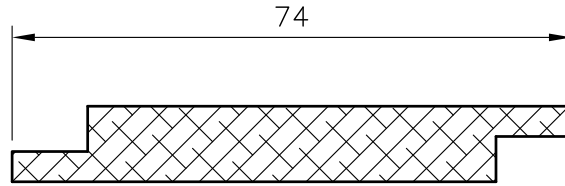

PLAN VIEW
(BLADES CLOSED)

MC74 BLADE
WESTERN RED CEDAR

SIDE VIEW
(BLADES CLOSED)

SIDE VIEW
(BLADES OPEN)

MC74
CONTINUOUS LOUVRE
MOTORISED

www.maximlouvres.com.au

maxim
louvres

DWG No.: MC74-MOTORISED
DWG DATE: 16-02-2011