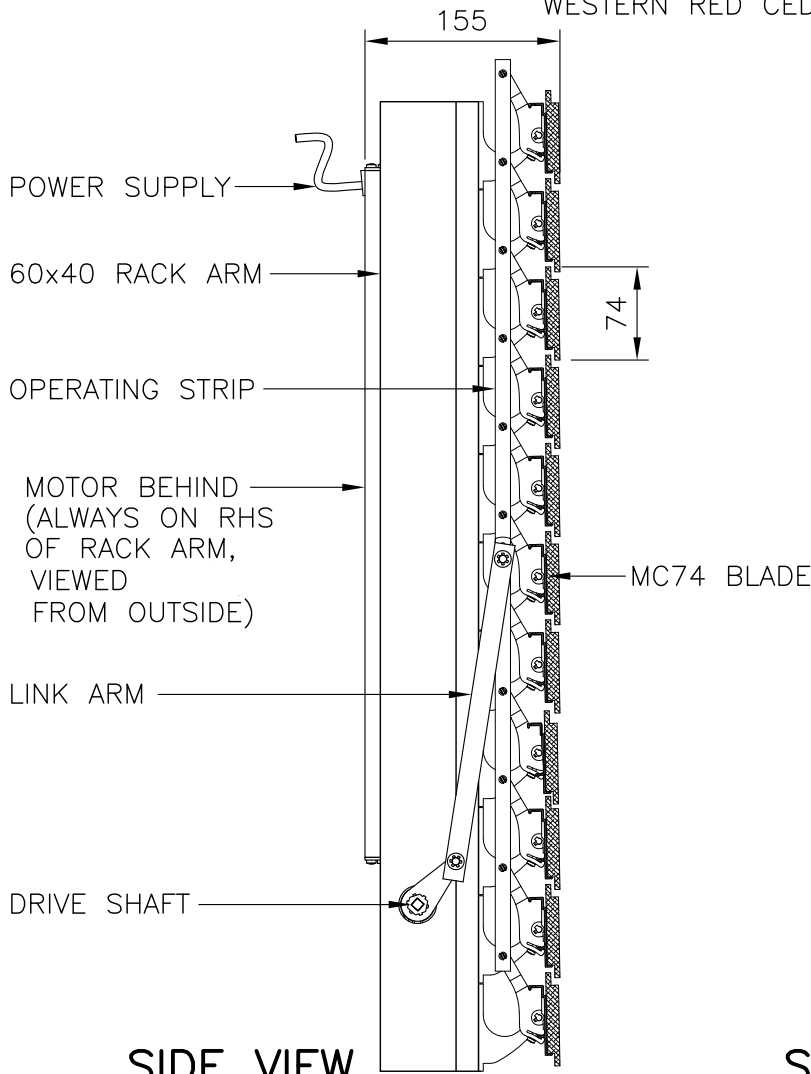

PLAN VIEW
(BLADES CLOSED)

MC74 BLADE
WESTERN RED CEDAR

SIDE VIEW
(BLADES CLOSED)

SIDE VIEW
(BLADES OPEN)

MC74
CONTINUOUS LOUVRE
MOTORISED

www.maximlouvres.com.au

maxim
louvres

DWG No.: MC74-MOTORISED
DWG DATE: 16-02-2011