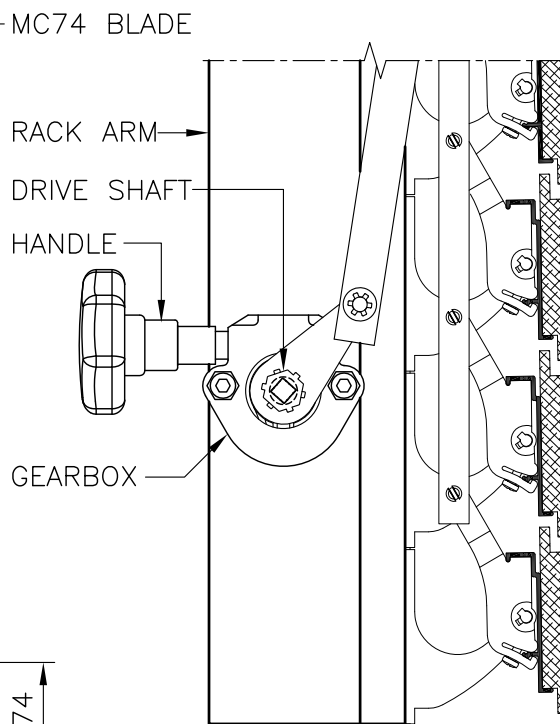

**PLAN VIEW**  
(BLADES CLOSED)

**MC74 BLADE**  
WESTERN RED CEDAR

**SIDE VIEW**  
(BLADES CLOSED)

**DETAIL**

**SIDE VIEW**  
(BLADES OPEN)

**MC74**  
**CONTINUOUS LOUVRE**  
**HAND OPERATED**

www.maximlouvres.com.au

**maxim**  
louvres

DWG No.: MC74-HANDOPER.  
DWG DATE: 16-02-2011