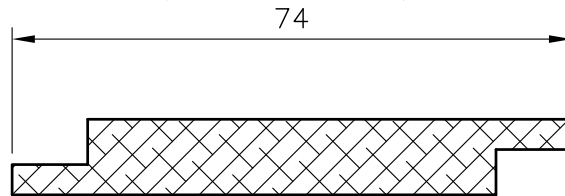

**PLAN VIEW**  
(BLADES CLOSED)

**MC74 BLADE**  
WESTERN RED CEDAR

**SIDE VIEW**  
(BLADES CLOSED)

**DETAIL**

**SIDE VIEW**  
(BLADES OPEN)

**MC74**  
**CONTINUOUS LOUVRE**  
**HAND OPERATED**

www.maximlouvres.com.au

**maxim**  
louvres

DWG No.: MC74-HANDOPER.  
DWG DATE: 16-02-2011