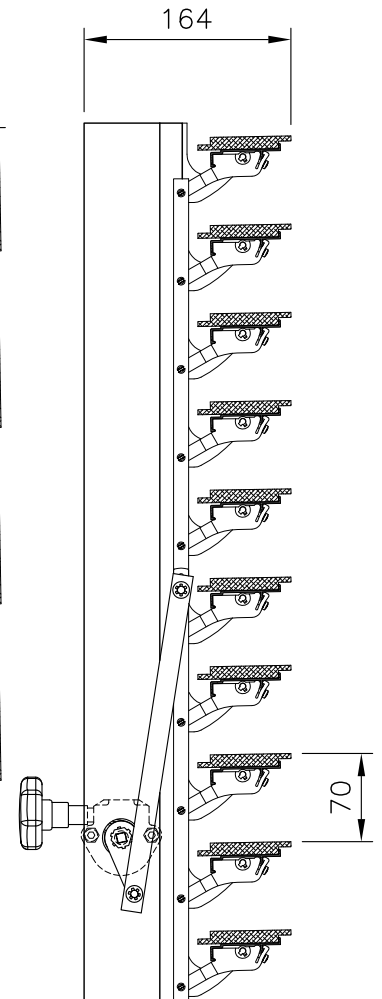

**PLAN VIEW**  
(BLADES CLOSED)

**MC74 BLADE**  
WESTERN RED CEDAR

**SIDE VIEW**  
(BLADES CLOSED)

**DETAIL**

**SIDE VIEW**  
(BLADES OPEN)

**MC74**  
**CONTINUOUS LOUVRE**  
**HAND OPERATED**

www.maximlouvres.com.au

**maxim**  
louvres

DWG No.: MC74-HANDOPER.  
DWG DATE: 16-02-2011