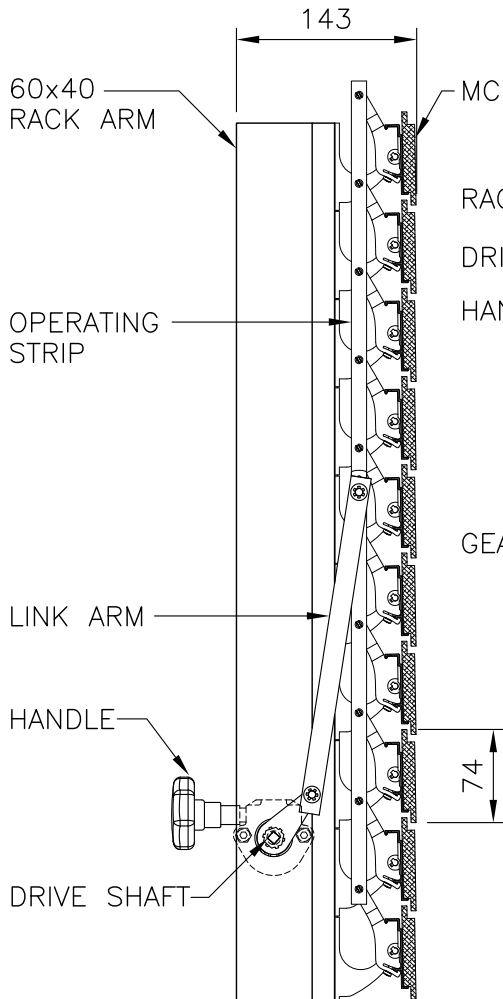

**PLAN VIEW**  
(BLADES CLOSED)

**MC74 BLADE**  
WESTERN RED CEDAR

**SIDE VIEW**  
(BLADES CLOSED)

**DETAIL**

**SIDE VIEW**  
(BLADES OPEN)

**MC74**  
**CONTINUOUS LOUVRE**  
**HAND OPERATED**

www.maximlouvres.com.au

**maxim**  
louvres

DWG No.: MC74-HANDOPER.  
DWG DATE: 16-02-2011