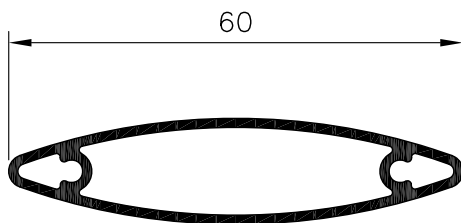

SECTION

ELEVATION

MS60 BLADE

MS60 (BLADES OPEN)
SLIDING SHUTTER x 2
REVEAL FIXED

www.maximlouvres.com.au

maxim

DWG No.: MS60-X20PEN-RF
DWG DATE: 14-09-2011

louvres