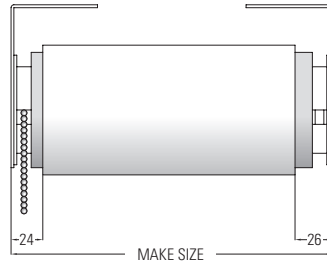

### SYSTEM SPECIFICATIONS METACO 6 / 8

|                      | <b>METACO 6</b> | <b>METACO 8</b> |
|----------------------|-----------------|-----------------|
| <b>MINIMUM WIDTH</b> | 800mm           | 800mm           |
| <b>MAXIMUM WIDTH</b> | 3400mm          | 4400mm          |
| <b>MAXIMUM DROP</b>  | 5000mm          | 6000mm          |
| <b>GEAR RATIO</b>    | 1:9             | 1:7             |
| <b>LINKABLE</b>      | Yes up to 4     | Yes up to 4     |

# INT - 1.22 METACO 6 / 8

2D DIAGRAM METACO 6

2D DIAGRAM METACO 8

METACO 6 TUBE 60mm

METACO 8 TUBE 80mm