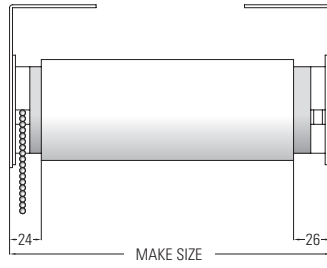

2D DIAGRAM METACO 6