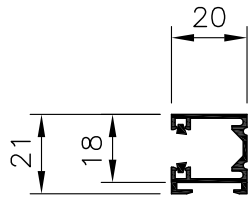

VL-1

VL-2

VL-3

SIDE GUIDES

PLAN VIEW FOR TK-3 & TK-4

PLAN VIEW FOR TK-1 & TK-2

TK-1

TK-2

TK-3

TK-4

TELESCOPIC SIDE GUIDE BRACKETS

REVEAL

MID SECTION

SURFACE FIX

MV  
EXTERNAL VENETIAN  
SIDE GUIDE WITH TELESCOPIC BRACKET

www.maximlouvres.com.au