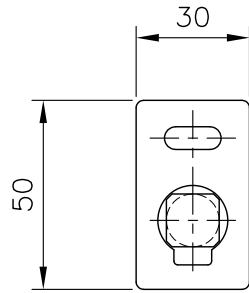

VL-1

VL-2

VL-3

SIDE GUIDES

PLAN VIEW FOR TK-3 & TK-4

PLAN VIEW FOR TK-1 & TK-2

TK-1

TK-2

TK-3

TK-4

TELESCOPIC SIDE GUIDE BRACKETS

REVEAL

MID SECTION

SURFACE FIX

MV  
EXTERNAL VENETIAN  
SIDE GUIDE WITH TELESCOPIC BRACKET

www.maximlouvres.com.au