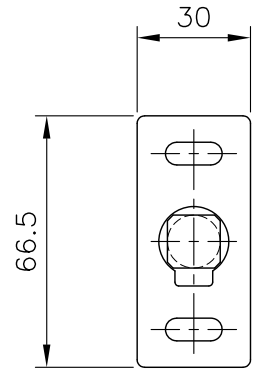

VL-1

VL-2

VL-3

SIDE GUIDES

PLAN VIEW FOR TK-3 & TK-4

PLAN VIEW FOR TK-1 & TK-2

TK-1

TK-2

TK-3

TK-4

TELESCOPIC SIDE GUIDE BRACKETS

REVEAL

MID SECTION

SURFACE FIX

MV  
EXTERNAL VENETIAN  
SIDE GUIDE WITH TELESCOPIC BRACKET

www.maximlouvres.com.au

**maxim**  
louvres

DWG No.: SIDEGUIDES-TELESC.  
DWG DATE: 03-03-2011