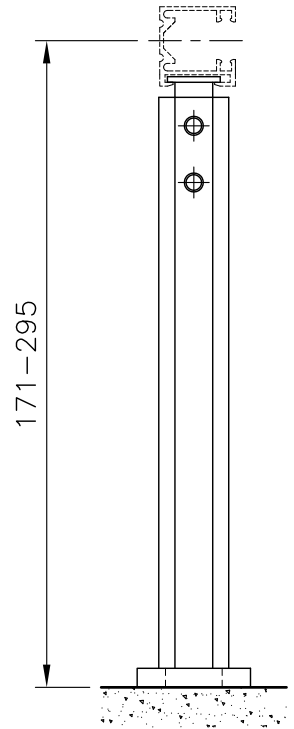

VL-1

VL-2

VL-3

SIDE GUIDES

PLAN VIEW FOR TK-3 & TK-4

PLAN VIEW FOR TK-1 & TK-2

TK-1

TK-2

TK-3

TK-4

TELESCOPIC SIDE GUIDE BRACKETS

REVEAL

MID SECTION

SURFACE FIX

MV  
EXTERNAL VENETIAN  
SIDE GUIDE WITH TELESCOPIC BRACKET

www.maximlouvres.com.au

**maxim**  
louvres

DWG No.: SIDEGUIDES-TELESC.  
DWG DATE: 03-03-2011