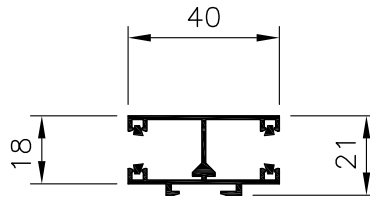

VL-1

VL-2

VL-3

SIDE GUIDES

PLAN VIEW FOR TK-3 & TK-4

PLAN VIEW FOR TK-1 & TK-2

TK-1

TK-2

TK-3

TK-4

TELESCOPIC SIDE GUIDE BRACKETS

REVEAL

MID SECTION

SURFACE FIX

MV  
EXTERNAL VENETIAN  
SIDE GUIDE WITH TELESCOPIC BRACKET

www.maximlouvres.com.au

**maxim**  
louvres

DWG No.: SIDEGUIDES-TELESC.  
DWG DATE: 03-03-2011