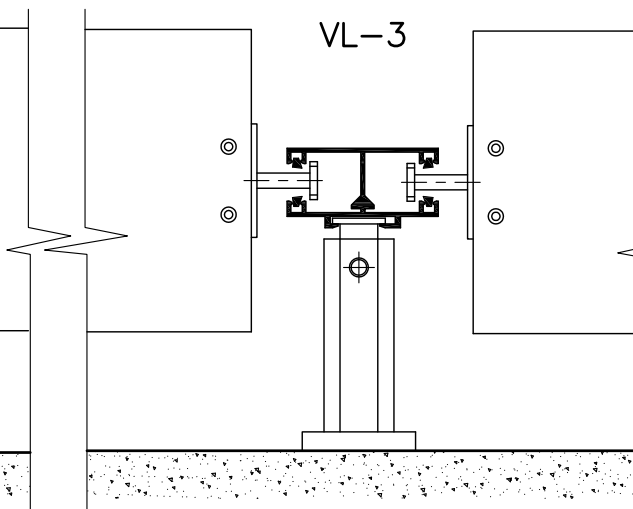

VL-1

VL-2

VL-3

SIDE GUIDES

PLAN VIEW FOR TK-3 & TK-4

PLAN VIEW FOR TK-1 & TK-2

TK-1

TK-2

TK-3

TK-4

TELESCOPIC SIDE GUIDE BRACKETS

REVEAL

MID SECTION

SURFACE FIX

MV  
EXTERNAL VENETIAN  
SIDE GUIDE WITH TELESCOPIC BRACKET

www.maximlouvres.com.au

**maxim**  
louvres

DWG No.: SIDEGUIDES-TELESC.  
DWG DATE: 03-03-2011