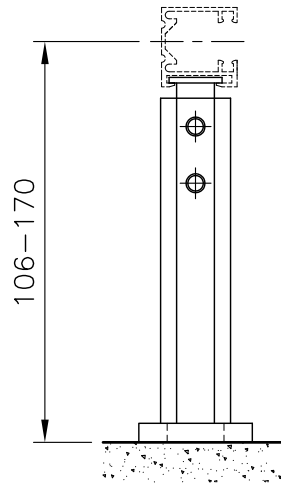

VL-1

VL-2

VL-3

SIDE GUIDES

PLAN VIEW FOR TK-3 & TK-4

PLAN VIEW FOR TK-1 & TK-2

TK-1

TK-2

TK-3

TK-4

TELESCOPIC SIDE GUIDE BRACKETS

REVEAL

MID SECTION

SURFACE FIX

MV  
EXTERNAL VENETIAN  
SIDE GUIDE WITH TELESCOPIC BRACKET

www.maximlouvres.com.au

**maxim**  
louvres

DWG No.: SIDEGUIDES-TELESC.  
DWG DATE: 03-03-2011