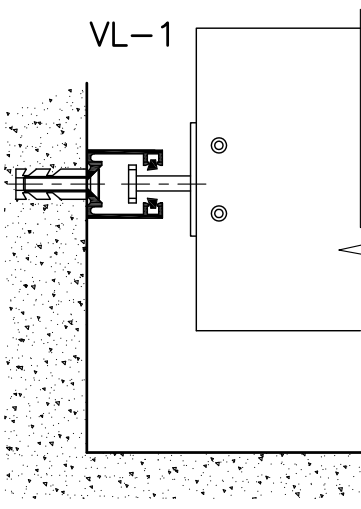

VL-1

VL-2

VL-3

SIDE GUIDES

PLAN VIEW FOR TK-3 & TK-4

PLAN VIEW FOR TK-1 & TK-2

TK-1

TK-2

TK-3

TK-4

TELESCOPIC SIDE GUIDE BRACKETS

REVEAL

MID SECTION

SURFACE FIX

MV  
EXTERNAL VENETIAN  
SIDE GUIDE WITH TELESCOPIC BRACKET

www.maximlouvres.com.au