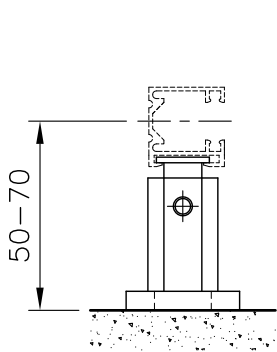

VL-1

VL-2

VL-3

SIDE GUIDES

PLAN VIEW FOR TK-3 & TK-4

PLAN VIEW FOR TK-1 & TK-2

TK-1

TK-2

TK-3

TK-4

TELESCOPIC SIDE GUIDE BRACKETS

REVEAL

MID SECTION

SURFACE FIX

MV  
EXTERNAL VENETIAN  
SIDE GUIDE WITH TELESCOPIC BRACKET

www.maximlouvres.com.au

**maxim**  
louvres

DWG No.: SIDEGUIDES-TELESC.  
DWG DATE: 03-03-2011