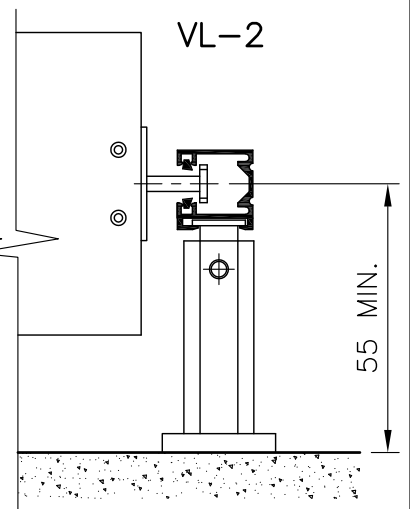

VL-1

VL-2

VL-3

SIDE GUIDES

PLAN VIEW FOR TK-3 & TK-4

PLAN VIEW FOR TK-1 & TK-2

TK-1

TK-2

TK-3

TK-4

TELESCOPIC SIDE GUIDE BRACKETS

REVEAL

MID SECTION

SURFACE FIX

MV  
EXTERNAL VENETIAN  
SIDE GUIDE WITH TELESCOPIC BRACKET

www.maximlouvres.com.au

**maxim**  
louvres

DWG No.: SIDEGUIDES-TELESC.  
DWG DATE: 03-03-2011