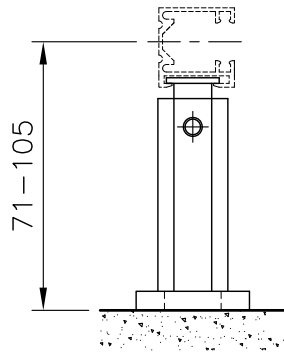

VL-1

VL-2

VL-3

SIDE GUIDES

PLAN VIEW FOR TK-3 & TK-4

PLAN VIEW FOR TK-1 & TK-2

TK-1

TK-2

TK-3

TK-4

TELESCOPIC SIDE GUIDE BRACKETS

REVEAL

MID SECTION

SURFACE FIX

MV  
EXTERNAL VENETIAN  
SIDE GUIDE WITH TELESCOPIC BRACKET

www.maximlouvres.com.au

**maxim**  
louvres

DWG No.: SIDEGUIDES-TELESC.  
DWG DATE: 03-03-2011