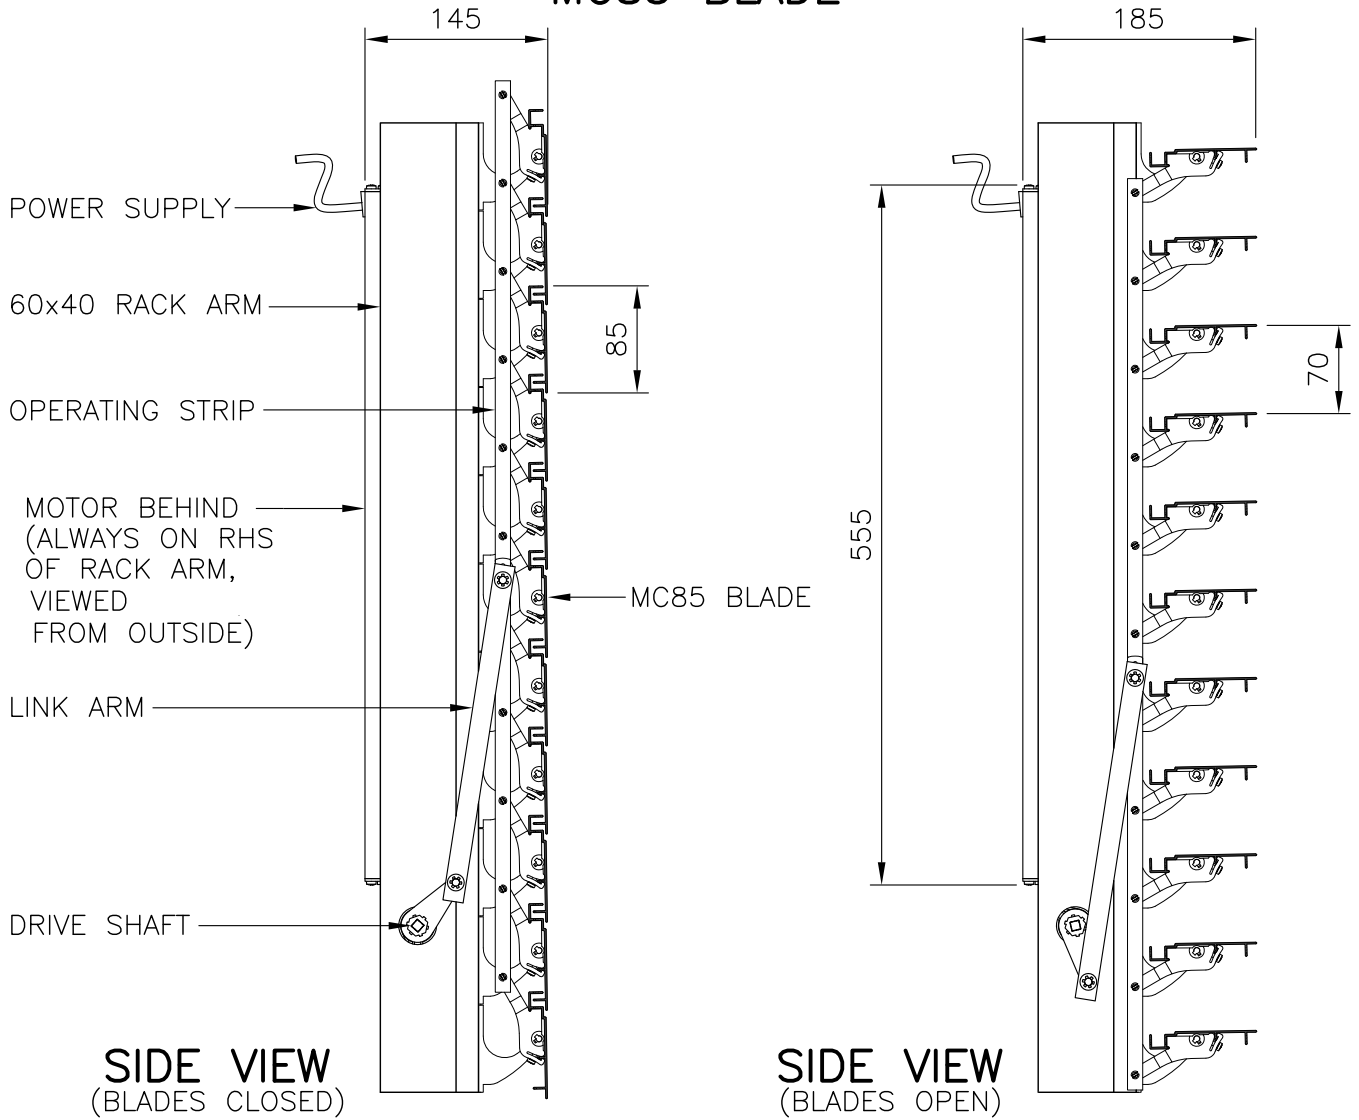

**PLAN VIEW**  
(BLADES CLOSED)

**MC85 BLADE**

**MC85  
CONTINUOUS LOUVRE  
MOTORISED**

www.maximlouvres.com.au

**maxim**  
louvres

DWG No.: MC85-MOTORISED  
DWG DATE: 17-02-2010