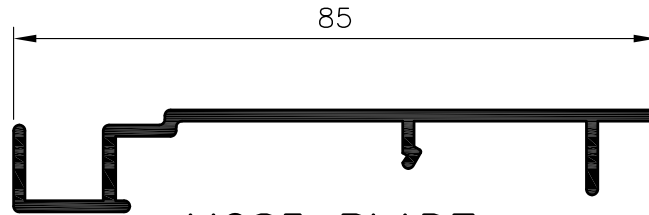

**PLAN VIEW**  
(BLADES CLOSED)

**MC85 BLADE**

**MC85  
CONTINUOUS LOUVRE  
MOTORISED**

www.maximlouvres.com.au

**maxim**  
louvres

DWG No.: MC85-MOTORISED  
DWG DATE: 17-02-2010