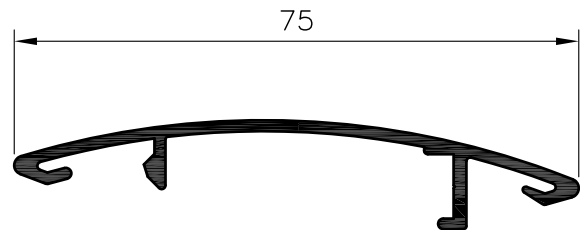

PLAN VIEW

SIDE VIEW

MC75 BLADE

MC75F
CONTINUOUS FIXED LOUVRE
AT 45° TO RACK ARM

www.maximlouvres.com.au

maxim
louvres

DWG No.: MC75-FIXED@45DEG
DWG DATE: 17-02-2010