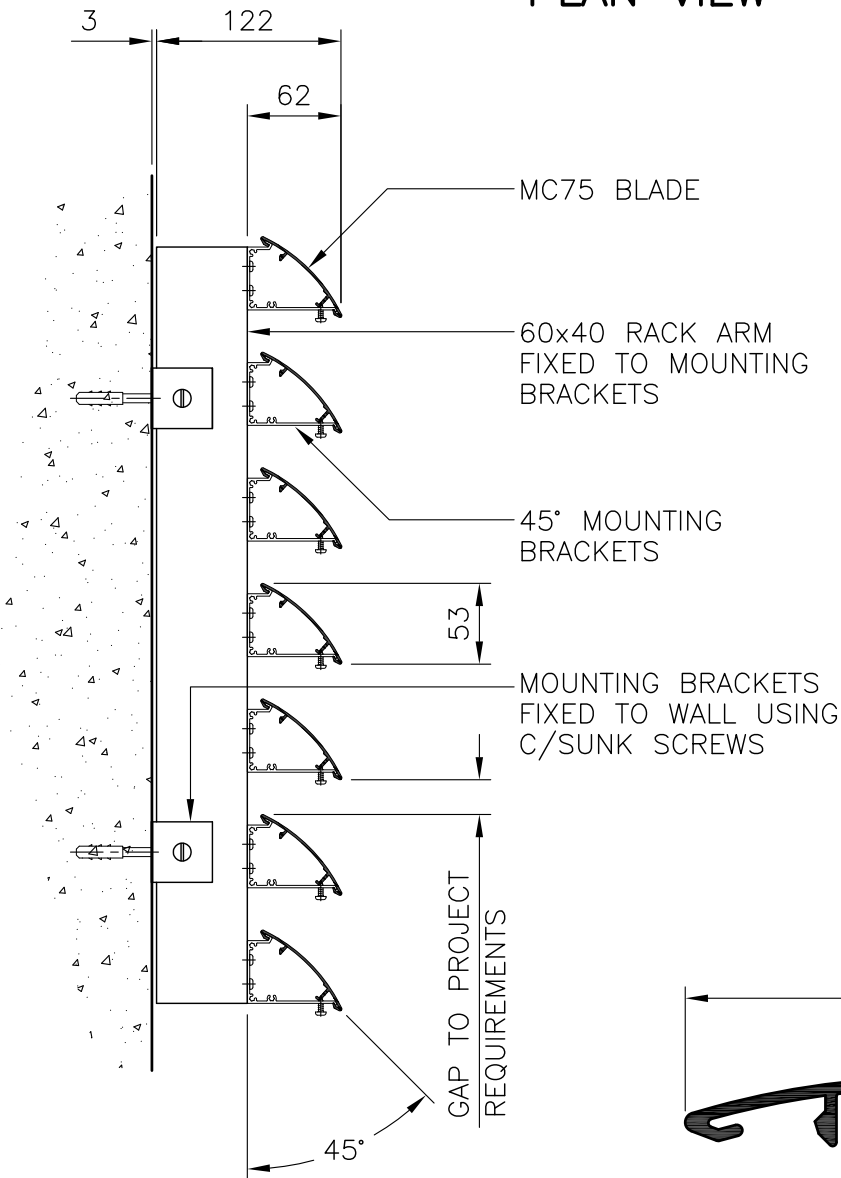

PLAN VIEW

SIDE VIEW

MC75 BLADE

MC75F
CONTINUOUS FIXED LOUVRE
AT 45° TO RACK ARM

www.maximlouvres.com.au

maxim
louvres

DWG No.: MC75-FIXED@45DEG
DWG DATE: 17-02-2010