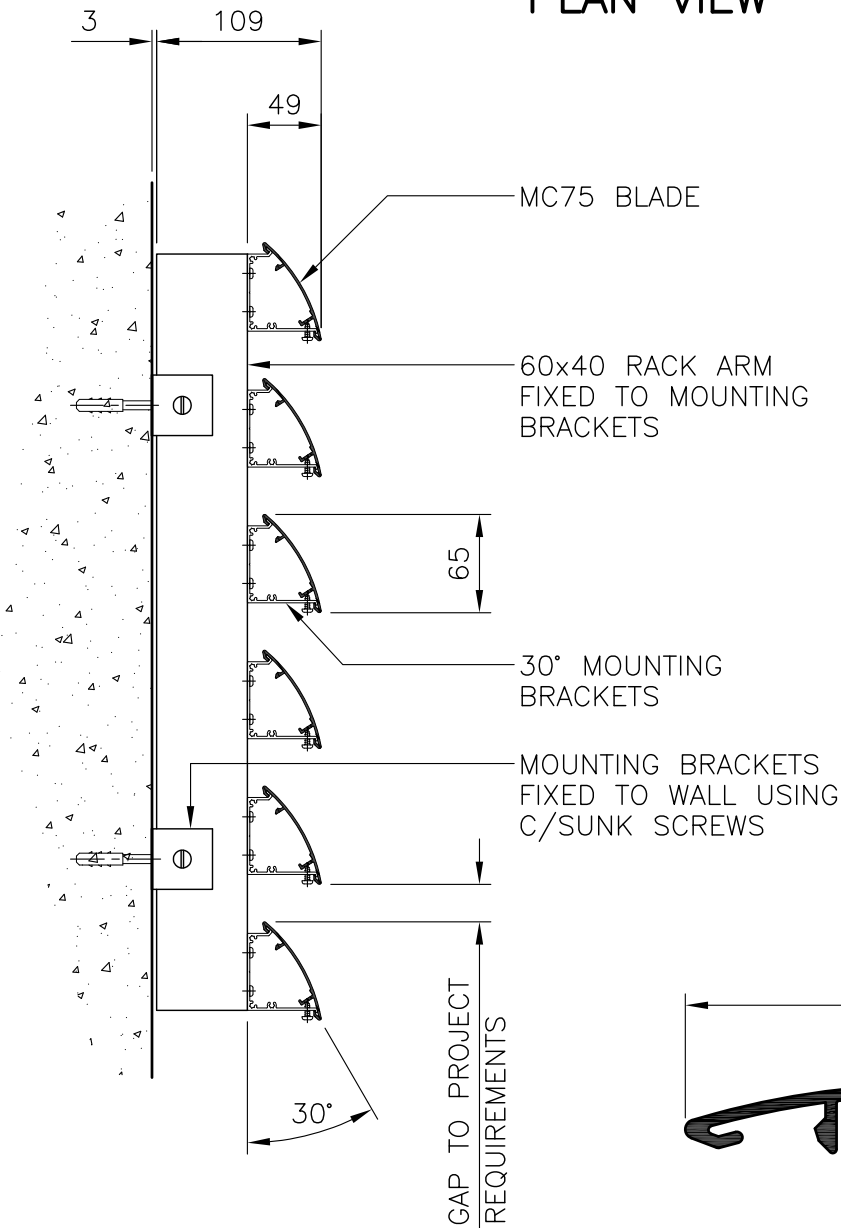

PLAN VIEW

SIDE VIEW

MC75 BLADE

MC75F  
CONTINUOUS FIXED LOUVRE  
AT 30° TO RACK ARM

www.maximlouvres.com.au

**maxim**  
louvres

DWG No.: MC75-FIXED@30DEG  
DWG DATE: 16-02-2011