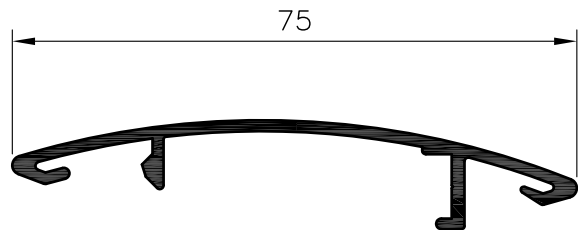

PLAN VIEW

SIDE VIEW

MC75 BLADE

MC75F  
CONTINUOUS FIXED LOUVRE  
AT 30° TO RACK ARM

www.maximlouvres.com.au

**maxim**  
louvres

DWG No.: MC75-FIXED@30DEG  
DWG DATE: 16-02-2011