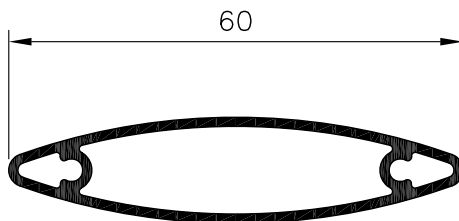

SECTION

ELEVATION

MS60 BLADE

MS60 (BLADES CLOSED)
SLIDING SHUTTER x 2
REVEAL FIXED

www.maximlouvres.com.au

maxim
louvres

DWG No.: MS60-X2CLOSED-RF
DWG DATE: 14-09-2011