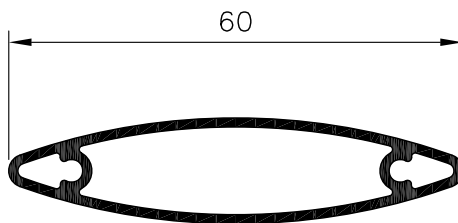

SECTION

ELEVATION

MS60 BLADE

MS60 (BLADES OPEN)
 SLIDING SHUTTER x 2
 FACE FIXED

www.maximlouvres.com.au

maxim
 louvres

DWG No.: MS60-X20PEN-FF
 DWG DATE: 14-09-2011