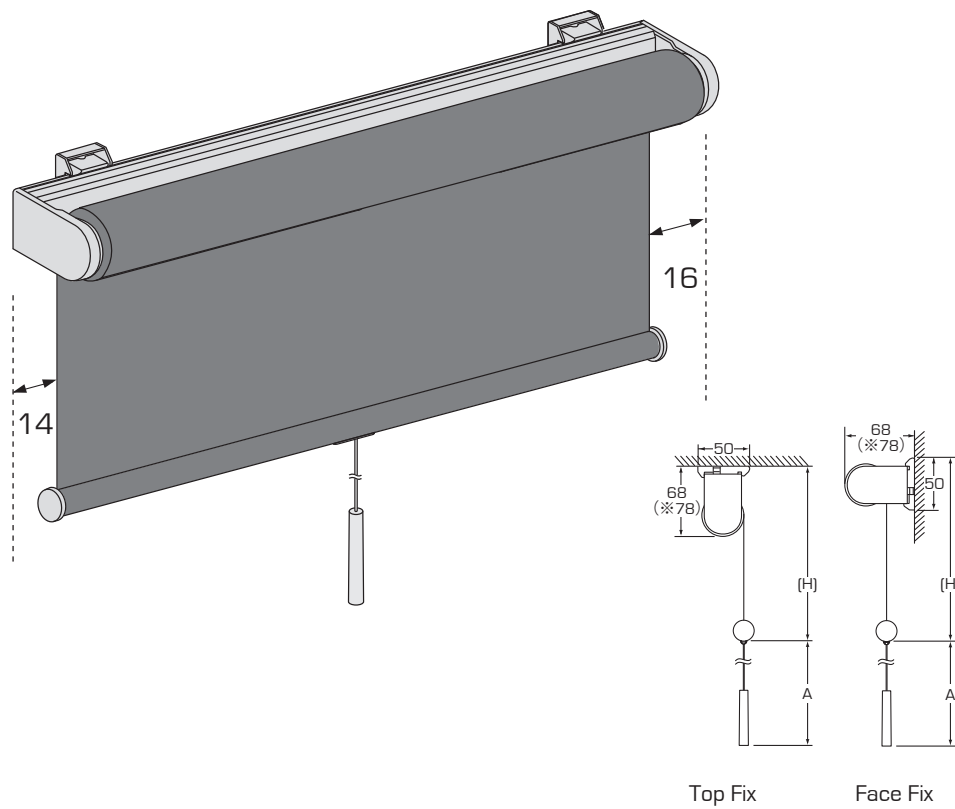

Mode Spring with Autostop Roller Blind

Optional

Headbox Options	Type	Mode Type 1	Mode Type 2
	Material	Extruded Aluminium Alloy [T5 Temper]	Extruded Aluminium Alloy [T5 Temper]
	Dimensions	84mm	108mm
	Colours	White and Clear Anodised	White and Clear Anodised

System Diagrams

Mode Spring with Autostop Roller Blind System

Visit Verosol Price List for more system diagrams