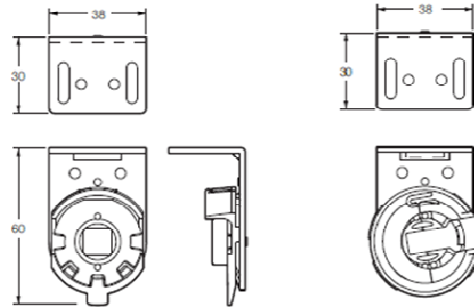

Heavy Duty tube (for widths over 2.4M): Aluminium 46mm OD, 3mm wall.

GEARING:

Gear ratio with standard tube: 1 to 1.6 (faster than 1:1)

Gear ratio with H/Duty tube: 1 to 1.9 (faster than 1:1)

CHAIN: S/Steel Chain only.

BRACKETS:

Colours: White, Black, Silver

Sizes: Standard brackets: height 60mm, fixing plate 38 x 30mm

Long extension brackets: height 70mm, fixing plate 38 x 30mm

Chain side bracket

Spring side bracket

BASE BAR

- 15mm round aluminium base bar. Black, white, anodised
- 22mm round aluminium base bar. Black, white, anodised, rivergum, off white
- 13 x 33mm Premium aluminium base bar. Black, white, anodised, rivergum
- Custom powder-coating available.